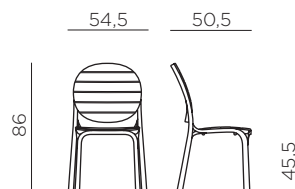

# ERICA

design Raffaello Galiotto

Ref. 236

 4,2	peso prodotto in kg / weight of product in kg
 22 1,453 m <sup>3</sup>	imballo con film - pz e volume in m <sup>3</sup> shrink-wrapped packing - pcs and volume in cbm
 22 pz	pz su pallet / pcs on pallet
	impilabile / stackable

**IT** Sedia senza braccioli. Polipropilene trattato anti-UV e colorato in massa. Impilabile. Finitura opaca. Dotata di piedini antiscivolo.

**EN** Chair without armrests. Polypropylene with UV additives and is uniformly coloured. Stackable. Matt finish. With non-slip feet.