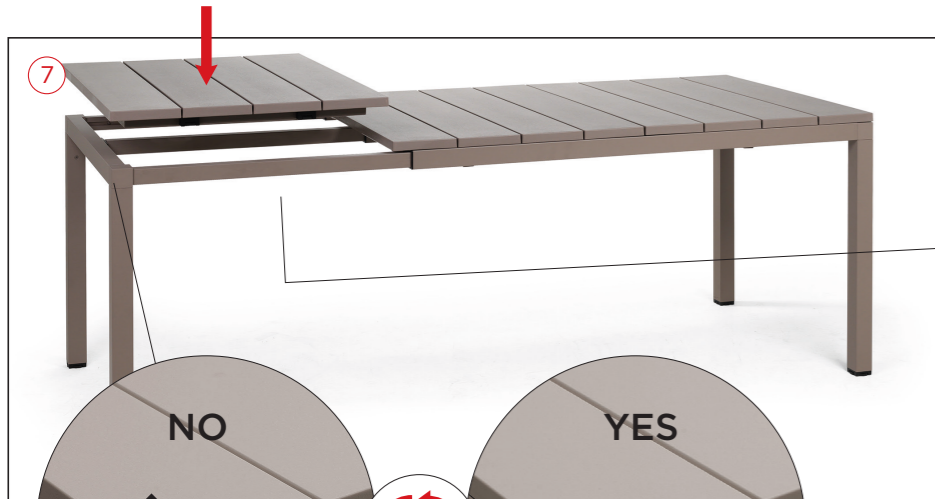

x 4

8

IT NARDI NON RISPONDERÀ DI EVENTUALI DANNI CAUSATI IN FASE DI ASSEMBLAGGIO.
EN NARDI SHALL NOT BE HELD LIABLE FOR ANY DAMAGE CAUSED DURING ASSEMBLY OPERATIONS.
FR NARDI N'EST PAS RESPONSABLE DES DOMMAGES CAUSÉS LORS DE L'ASSEMBLAGE.
DE NARDI HÄFTET NICHT FÜR EVENTUELLE WÄHREND DER MONTAGE VERURSACHTE SCHÄDEN.
ES NARDI NO SERÁ RESPONSABLE DE LOS DAÑOS PRODUCIDOS DURANTE EL MONTAJE.
PT A NARDI NÃO SE RESPONSABILIZA POR QUAISQUER DANOS CAUSADOS DURANTE A MONTAGEM.

RIO 140 EXTENSIBLE RIO ALU 140 EXTENSIBLE

design Raffaello Galiotto

IT Tavolo allungabile.

RIO 140 EXT. 140-210 x 85 x 76h cm.
Materiale: piano DurelTOP in polipropilene trattato anti-UV, colorato in massa. Gambe in alluminio verniciato. Finitura opaca. Resina riciclabile.

RIO ALU 140 EXT. 140-210 x 85 x 75h cm.
Materiale: struttura e piano in alluminio verniciato.
Dotato di piedini regolabili. Istruzioni d'uso: posizionare in modo stabile su un suolo piano. Pulire con detergenti non aggressivi e sciacquare con acqua. Non utilizzare l'idropulitrice. Tipo di utilizzo: collettività. Prodotto da montare. Prodotto in Italia. Prodotto a norma UNI EN 581/1/3. Avvertenza: rischi di pizzicamento in fase di installazione. Nardi declina ogni responsabilità per danni a persone e/o cose, o al prodotto stesso, causati dall'utilizzo improprio del prodotto.

EN Extensible table.

RIO 140 EXT. 140-210 x 85 x 76h cm.
Material: top DurelTOP in polypropylene with UV additives and uniformly coloured. Legs in coated aluminum. Matt finish. Recyclable resin.